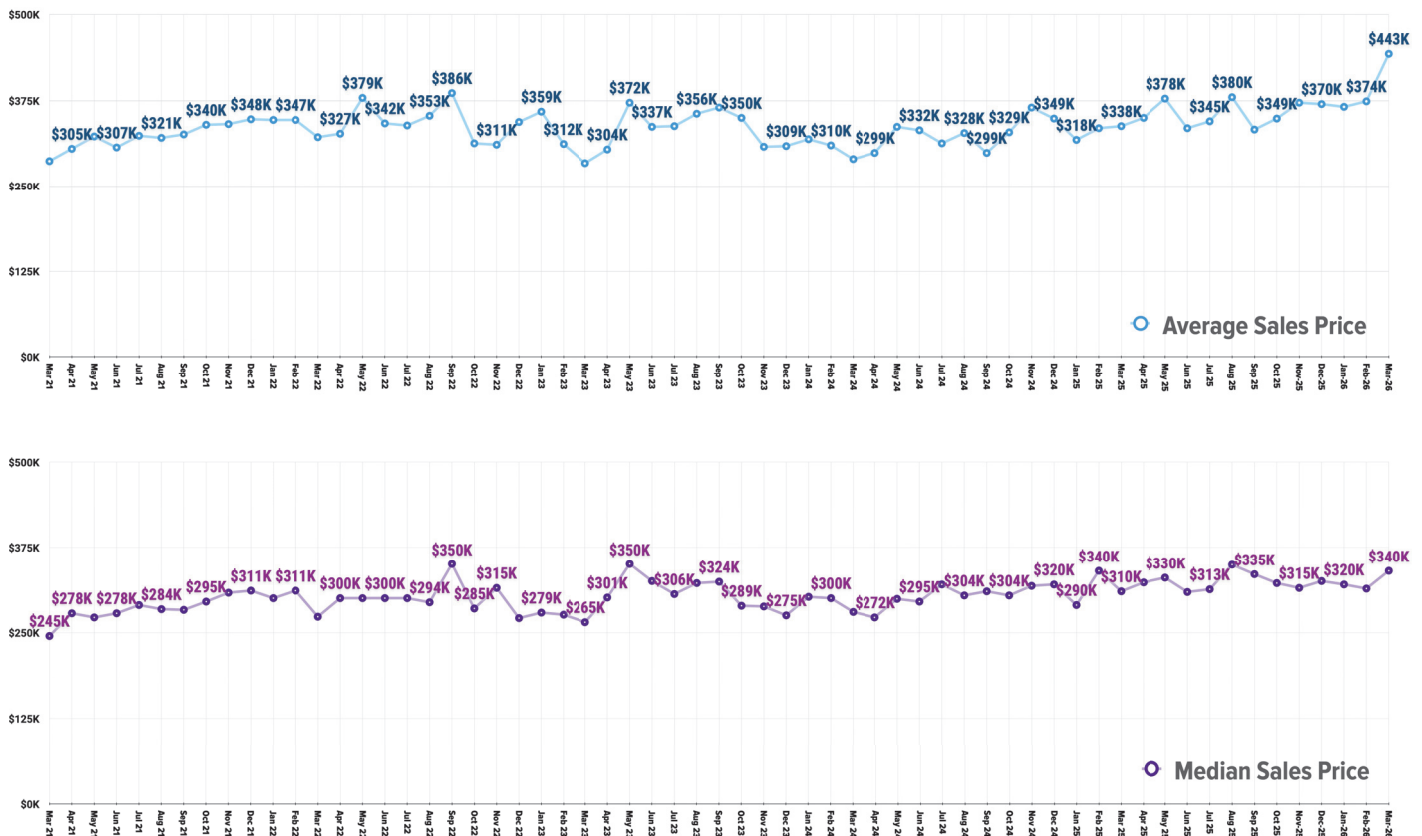

### Pricing Breakdowns

### Unit Sales Volume

### Historical Pricing Data

Information obtained from the Greater Pocatello Association of Realtors® monthly newsletter. Pioneer Title Company offers no guarantees, expressed or implied, with regard to this data. This market snapshot and/or the underlying data should not be used as a substitute for legal, real estate, or other professional advice. The average is the arithmetic mean of a set of numbers. The median is a numeric value that separates the higher half of a set from the lower half.