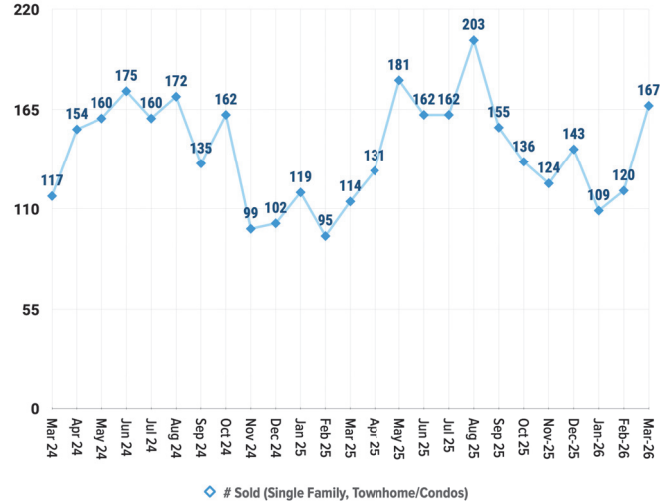

### Pricing Breakdowns

### Unit Sales Volume

### Historical Pricing Data

Information obtained from the Greater Pocatello Association of Realtors® monthly newsletter. Pioneer Title Company offers no guarantees, expressed or implied, with regard to this data. This market snapshot and/or the underlying data should not be used as a substitute for legal, real estate, or other professional advice. The average is the arithmetic mean of a set of numbers. The median is a numeric value that separates the higher half of a set from the lower half.