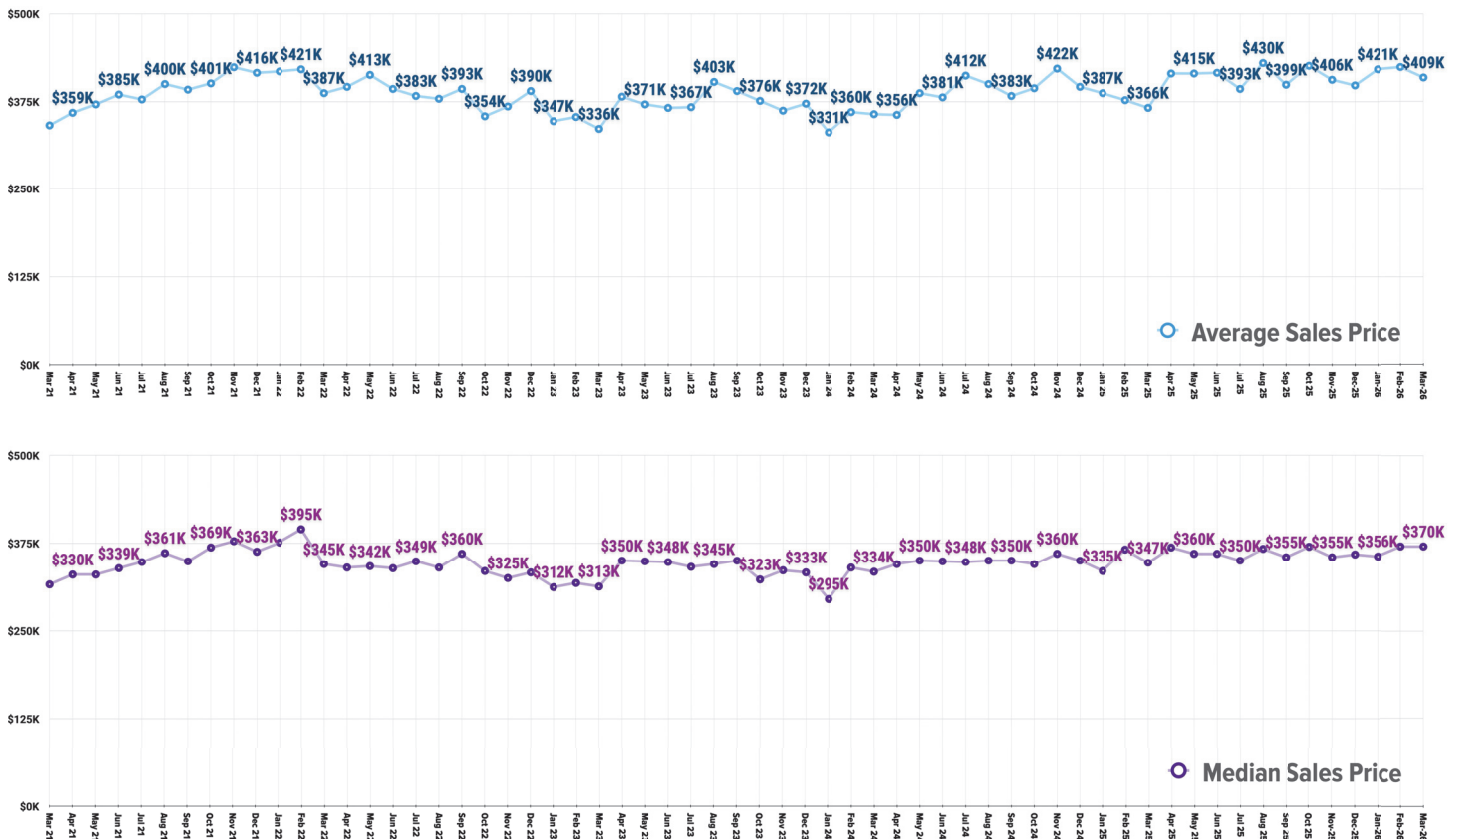

Pricing Breakdowns

Unit Sales Volume

Historical Pricing Data

Information obtained the Snake River Regional Multiple Listing Service. Pioneer Title Company offers no guarantees, expressed or implied, with regard to this data. This market snapshot and/or the underlying data should not be used as a substitute for legal, real estate, or other professional advice. The average is the arithmetic mean of a set of numbers. The median is a numeric value that separates the higher half of a set from the lower half.