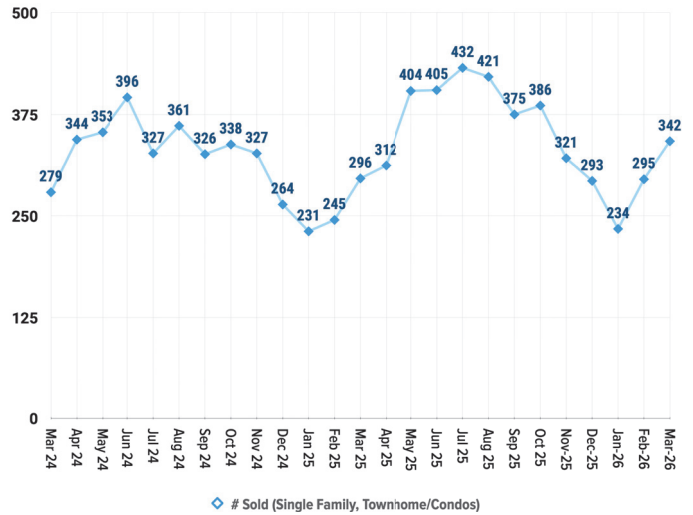

Pricing Breakdowns

Unit Sales Volume

Historical Pricing Data

Information obtained the Snake River Regional Multiple Listing Service. Pioneer Title Company offers no guarantees, expressed or implied, with regard to this data. This market snapshot and/or the underlying data should not be used as a substitute for legal, real estate, or other professional advice. The average is the arithmetic mean of a set of numbers. The median is a numeric value that separates the higher half of a set from the lower half.