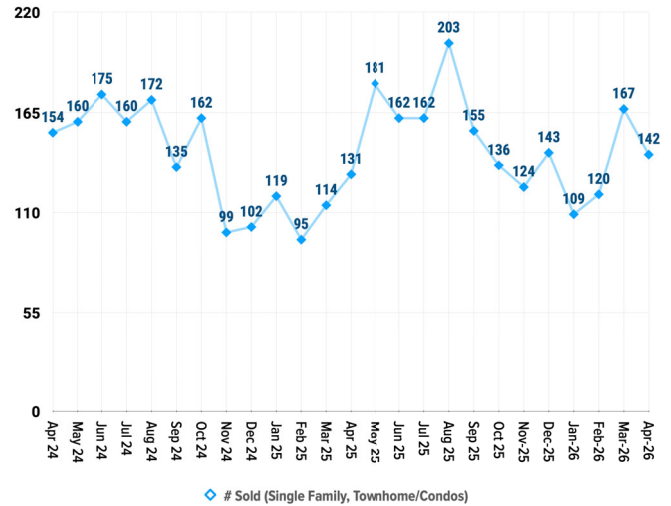

Pricing Breakdowns

Unit Sales Volume

Historical Pricing Data

Information obtained from the Greater Pocatello Association of Realtors® monthly newsletter. Pioneer Title Company offers no guarantees, expressed or implied, with regard to this data. This market snapshot and/or the underlying data should not be used as a substitute for legal, real estate, or other professional advice. The average is the arithmetic mean of a set of numbers. The median is a numeric value that separates the higher half of a set from the lower half.