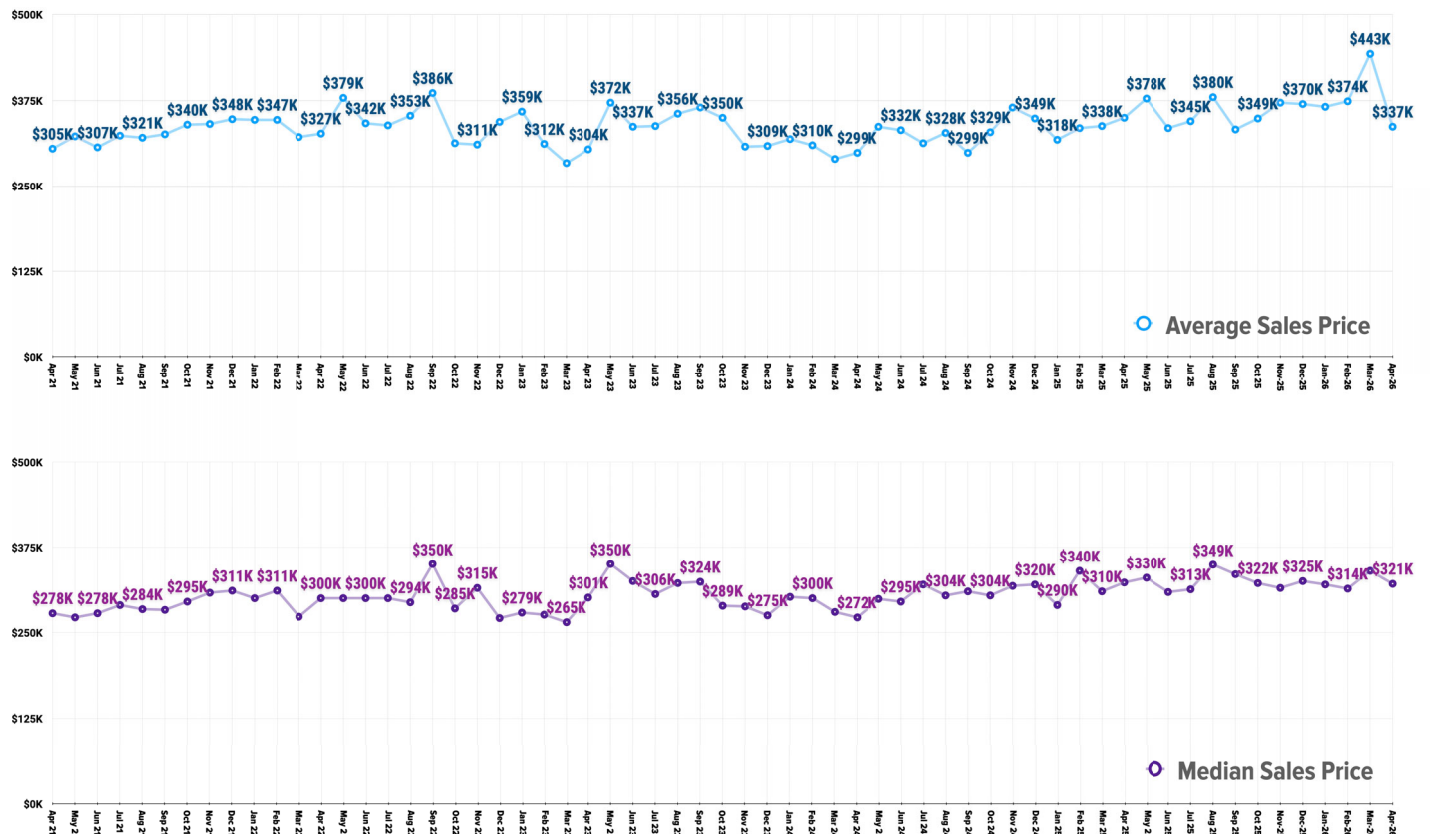

Pricing Breakdowns

Unit Sales Volume

Historical Pricing Data

Information obtained from the Greater Pocatello Association of Realtors® monthly newsletter. Pioneer Title Company offers no guarantees, expressed or implied, with regard to this data. This market snapshot and/or the underlying data should not be used as a substitute for legal, real estate, or other professional advice. The average is the arithmetic mean of a set of numbers. The median is a numeric value that separates the higher half of a set from the lower half.