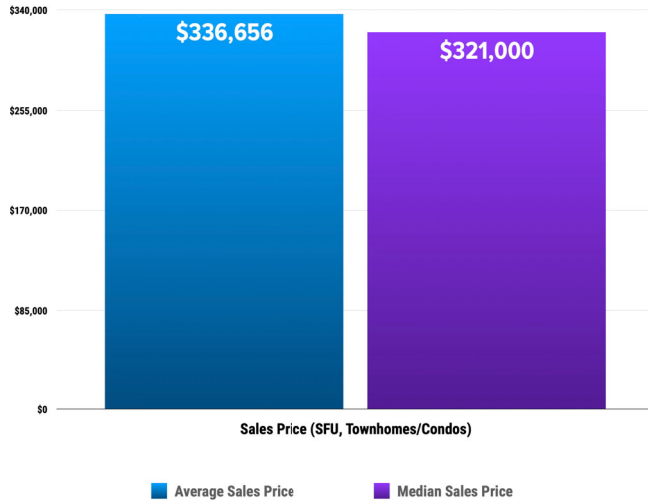

Pricing Breakdowns

Unit Sales Volume

Historical Pricing Data

Information obtained from the Greater Pocatello Association of Realtors® monthly newsletter. Pioneer Title Company offers no guarantees, expressed or implied, with regard to this data. This market snapshot and/or the underlying data should not be used as a substitute for legal, real estate, or other professional advice. The average is the arithmetic mean of a set of numbers. The median is a numeric value that separates the higher half of a set from the lower half.