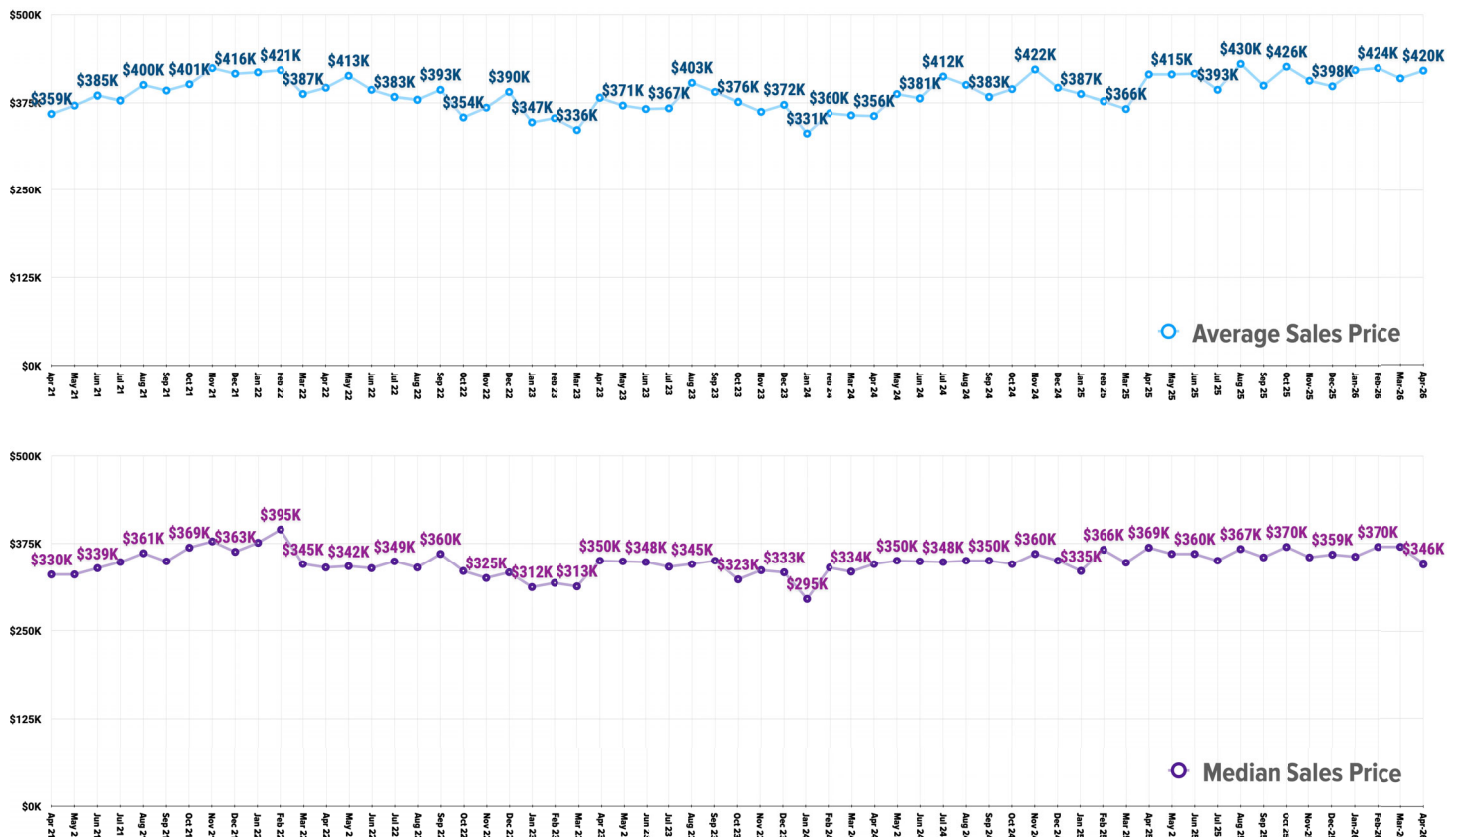

Pricing Breakdowns

Unit Sales Volume

Historical Pricing Data

Information obtained the Snake River Regional Multiple Listing Service. Pioneer Title Company offers no guarantees, expressed or implied, with regard to this data. This market snapshot and/or the underlying data should not be used as a substitute for legal, real estate, or other professional advice. The average is the arithmetic mean of a set of numbers. The median is a numeric value that separates the higher half of a set from the lower half.