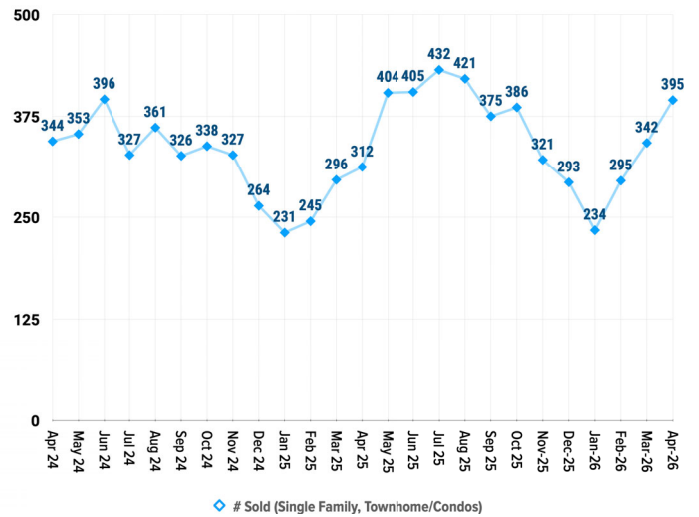

Pricing Breakdowns

Unit Sales Volume

Historical Pricing Data

Information obtained the Snake River Regional Multiple Listing Service. Pioneer Title Company offers no guarantees, expressed or implied, with regard to this data. This market snapshot and/or the underlying data should not be used as a substitute for legal, real estate, or other professional advice. The average is the arithmetic mean of a set of numbers. The median is a numeric value that separates the higher half of a set from the lower half.