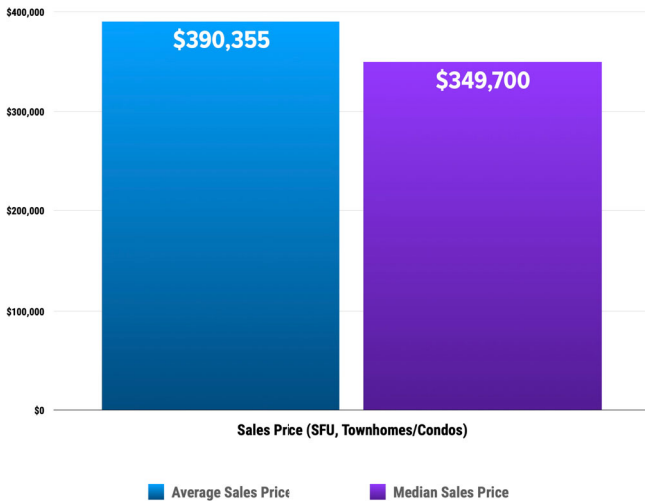

Pricing Breakdowns

Unit Sales Volume

Historical Pricing Data

Information obtained from the Greater Pocatello Association of Realtors® monthly newsletter. Pioneer Title Company offers no guarantees, expressed or implied, with regard to this data. This market snapshot and/or the underlying data should not be used as a substitute for legal, real estate, or other professional advice. The average is the arithmetic mean of a set of numbers. The median is a numeric value that separates the higher half of a set from the lower half.