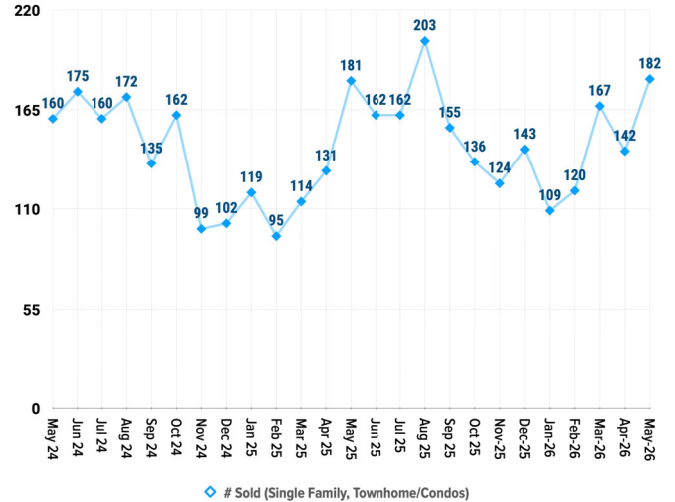

Pricing Breakdowns

Unit Sales Volume

Historical Pricing Data

Information obtained from the Greater Pocatello Association of Realtors® monthly newsletter. Pioneer Title Company offers no guarantees, expressed or implied, with regard to this data. This market snapshot and/or the underlying data should not be used as a substitute for legal, real estate, or other professional advice. The average is the arithmetic mean of a set of numbers. The median is a numeric value that separates the higher half of a set from the lower half.