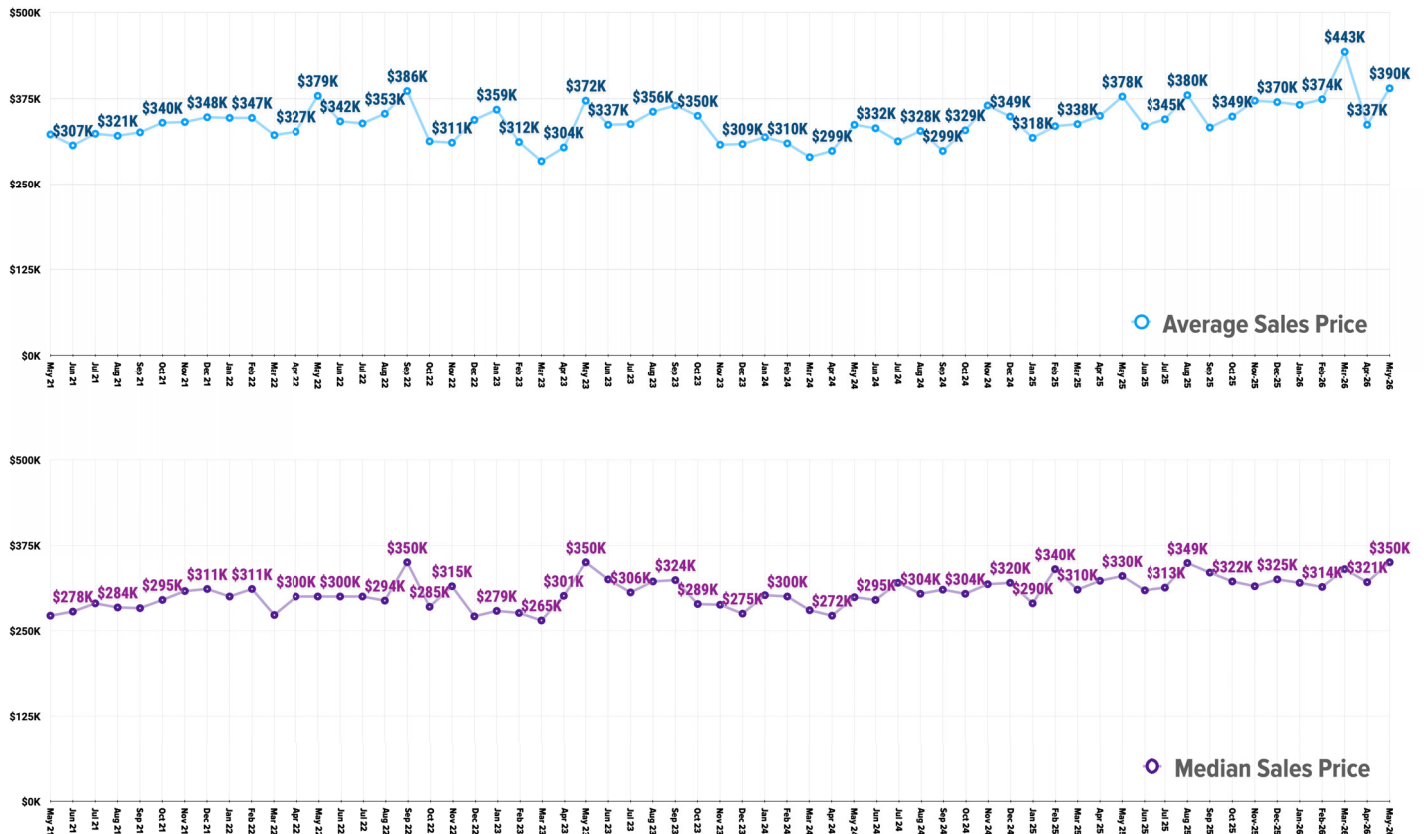

Pricing Breakdowns

Unit Sales Volume

Historical Pricing Data

Information obtained from the Greater Pocatello Association of Realtors® monthly newsletter. Pioneer Title Company offers no guarantees, expressed or implied, with regard to this data. This market snapshot and/or the underlying data should not be used as a substitute for legal, real estate, or other professional advice. The average is the arithmetic mean of a set of numbers. The median is a numeric value that separates the higher half of a set from the lower half.