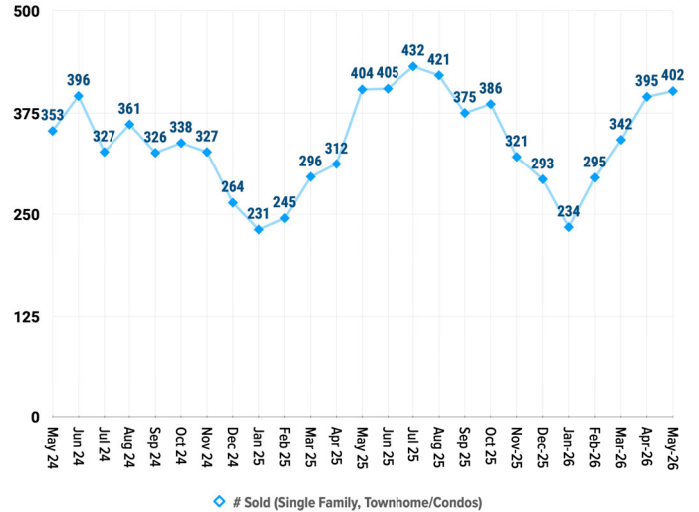

Pricing Breakdowns

Unit Sales Volume

Historical Pricing Data

Information obtained the Snake River Regional Multiple Listing Service. Pioneer Title Company offers no guarantees, expressed or implied, with regard to this data. This market snapshot and/or the underlying data should not be used as a substitute for legal, real estate, or other professional advice. The average is the arithmetic mean of a set of numbers. The median is a numeric value that separates the higher half of a set from the lower half.