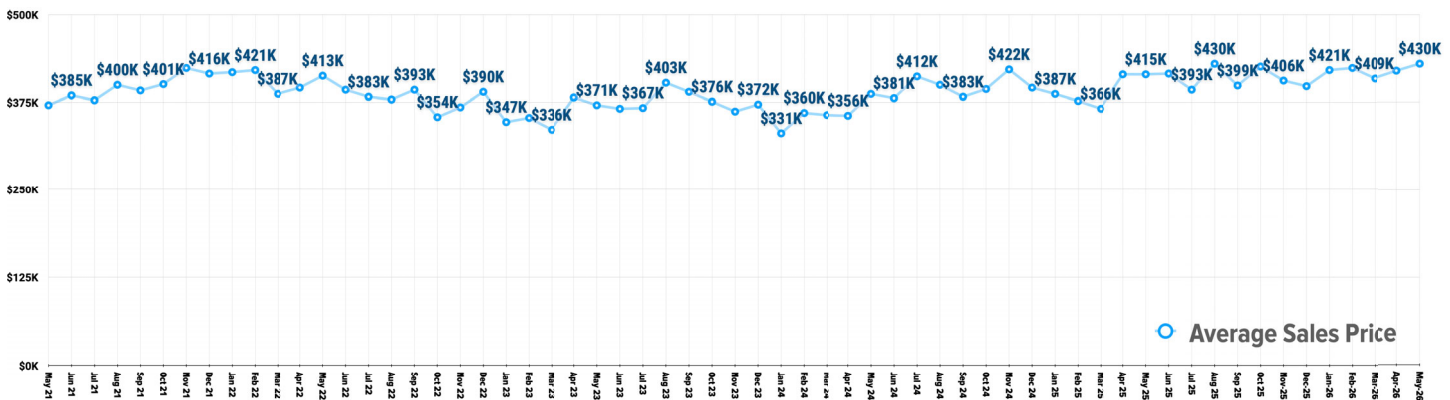

Pricing Breakdowns

Unit Sales Volume

Historical Pricing Data

Information obtained the Snake River Regional Multiple Listing Service. Pioneer Title Company offers no guarantees, expressed or implied, with regard to this data. This market snapshot and/or the underlying data should not be used as a substitute for legal, real estate, or other professional advice. The average is the arithmetic mean of a set of numbers. The median is a numeric value that separates the higher half of a set from the lower half.