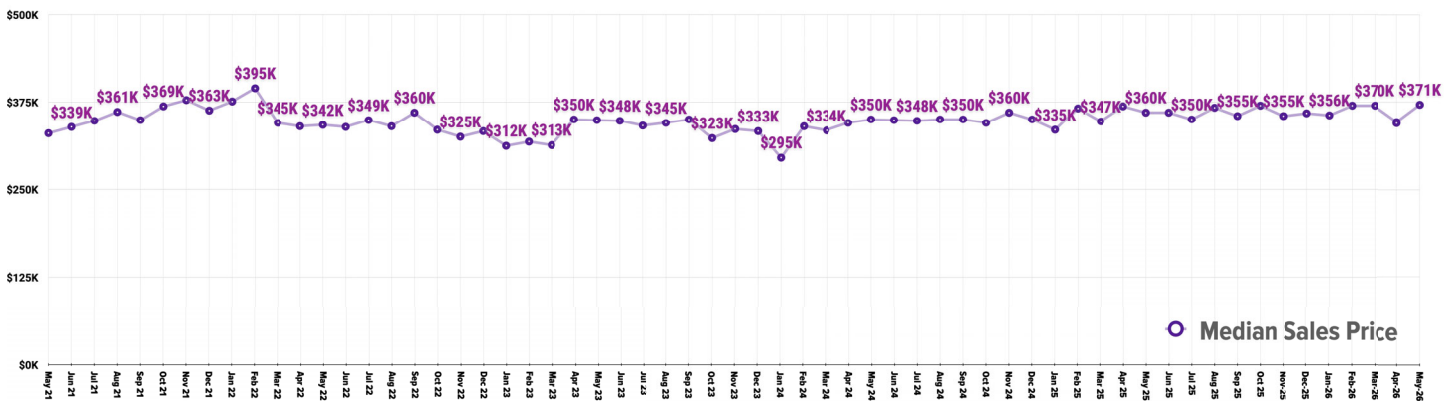

Pricing Breakdowns

Unit Sales Volume

Historical Pricing Data

Information obtained the Snake River Regional Multiple Listing Service. Pioneer Title Company offers no guarantees, expressed or implied, with regard to this data. This market snapshot and/or the underlying data should not be used as a substitute for legal, real estate, or other professional advice. The average is the arithmetic mean of a set of numbers. The median is a numeric value that separates the higher half of a set from the lower half.